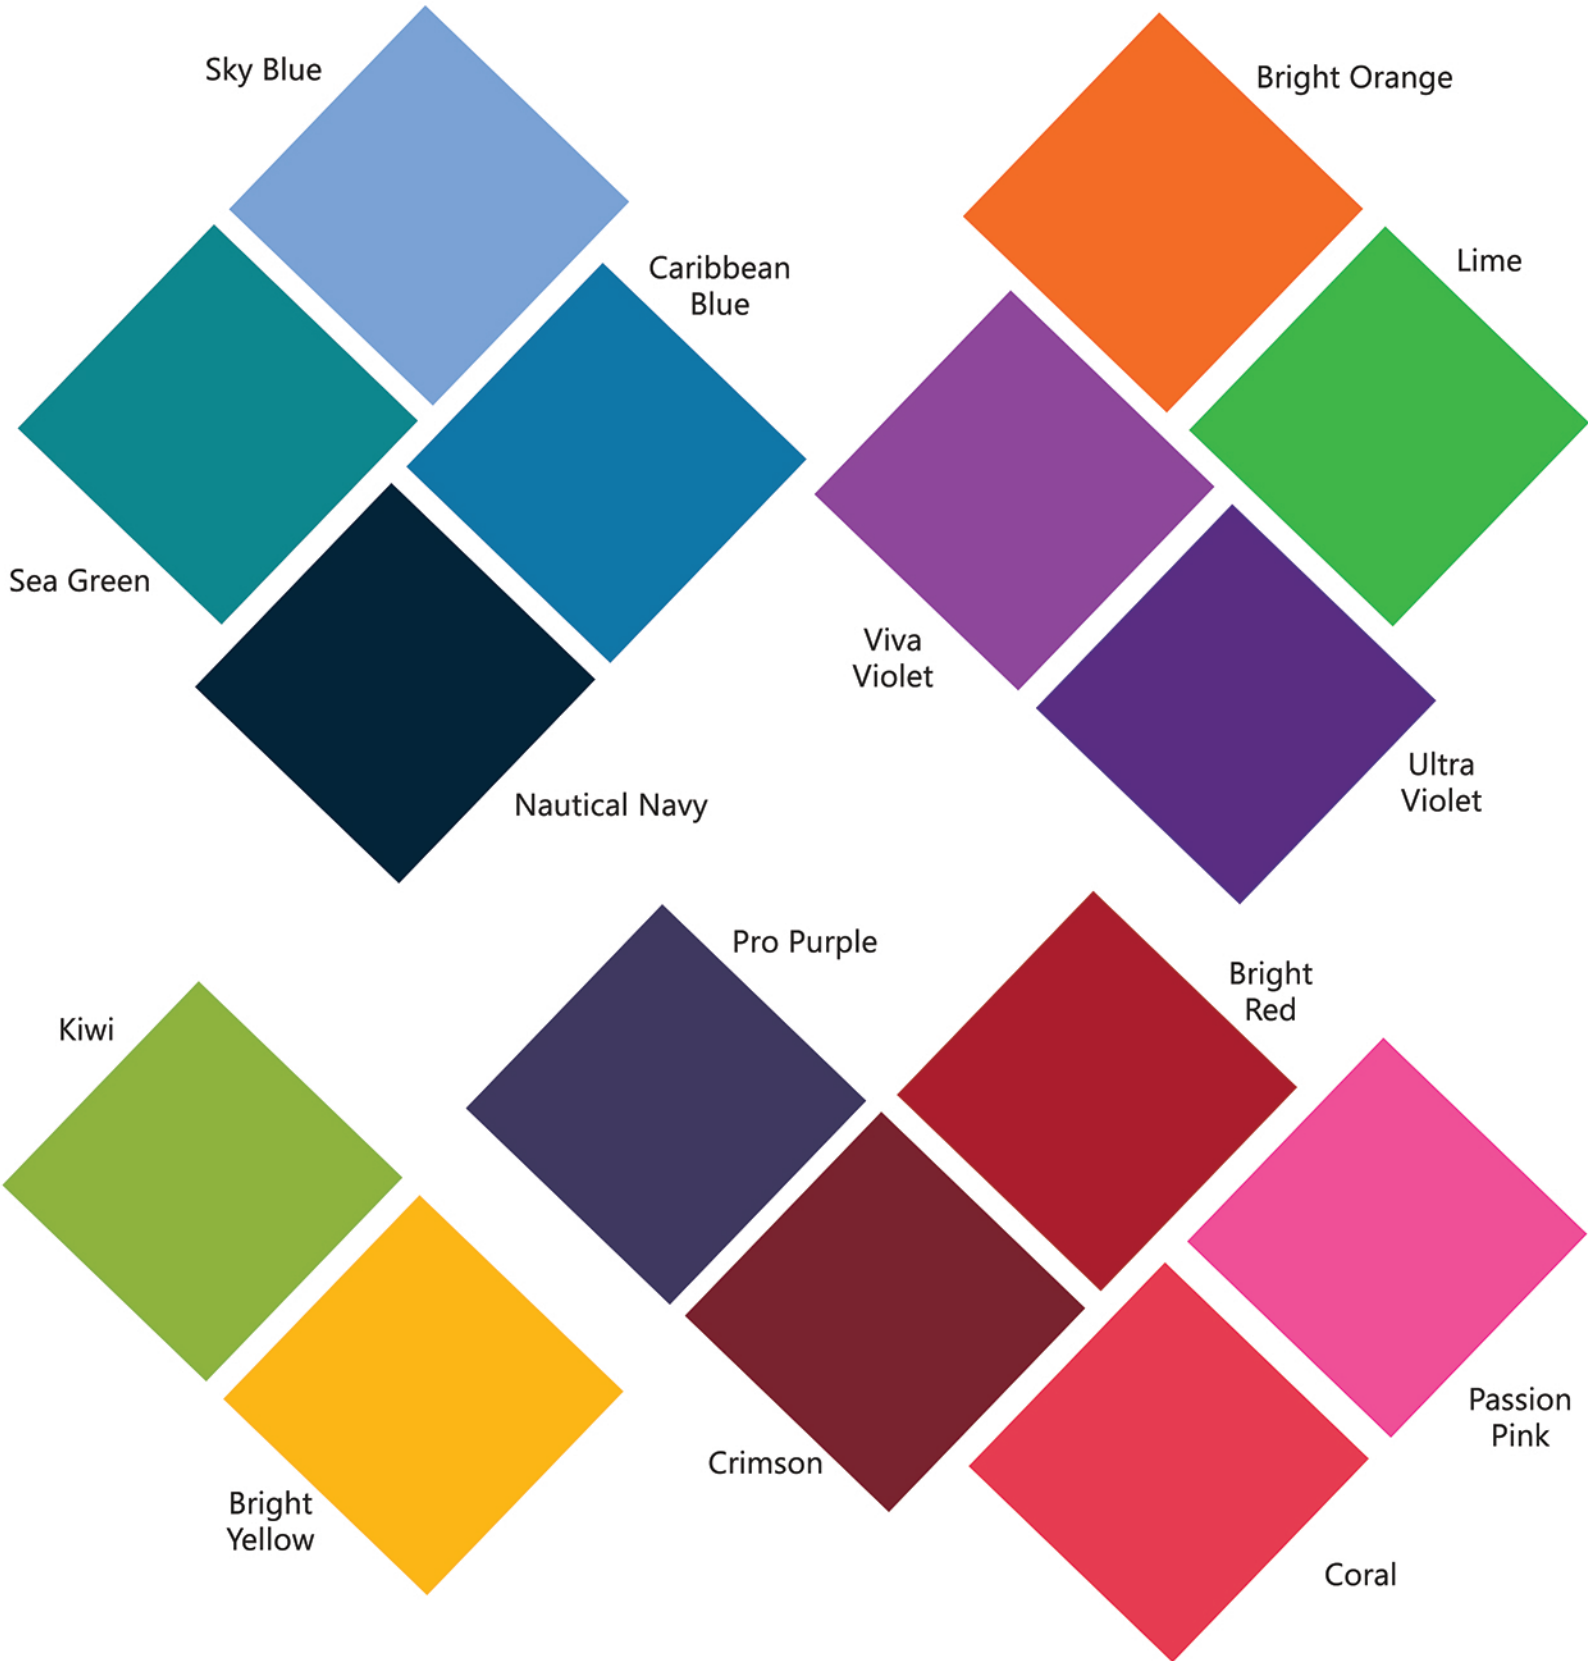

Specialty Colors

Self-Crosslinking
TECHNOLOGY

Specialty colors are uniquely formulated for their rich color and exceptional contrast.

Custom or team colors available upon request. See website for visualizer. Select pigments may increase price.